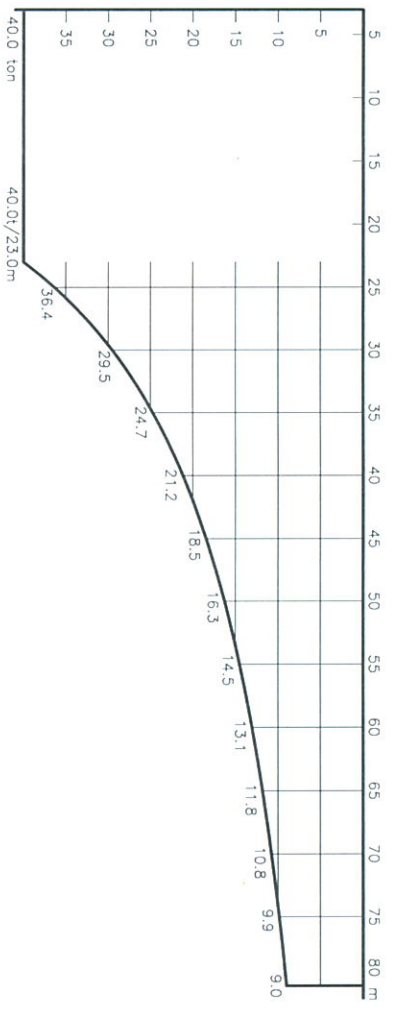

ca. 58 m
60
65 9m 2.54m/7.5