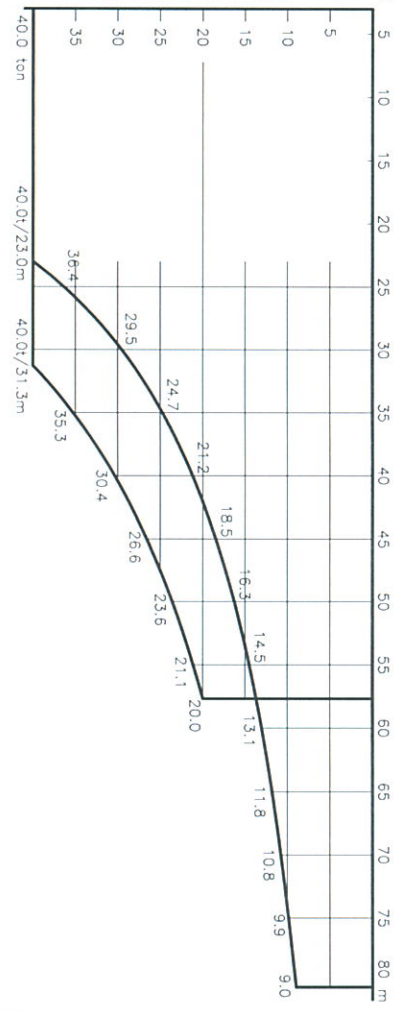

ca. 100 m
10
15 9m 2.54m/7.5

K830F K1130F

MODEL: K1130F A	PROJ.:	QUANTITY: 152	DATE: 10/2008
TYPE: K1130F A			
SCALE: 1:200	DATE: 10/2008		
DESIGNER: HELL OMMER A/S	PROJECT: TRANSPORT		
DRAWING NO: 4830F / K1130F			
SCALE: 1:200			
DATE: 10/2008			
PROJECT: TRANSPORT			
DRAWING NO: 4830F / K1130F			
SCALE: 1:200			
DATE: 10/2008			
PROJECT: TRANSPORT			
DRAWING NO: 4830F / K1130F			

HELL OMMER A/S
C1-00.00091364-00